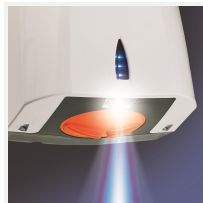

8111056

SUP'AIR White

SUP'AIR white hand dryer with ultra fast drying and low power consumption. Designed for intensive use.

PRODUCT ADVANTAGES

- Ultra-fast drying
- Very low energy consumption
- Compact
- Excellent quality-price ratio
- Can easily replace an existing hand dryer

JVD Mexico
jvd.mx

8111056

SUP'AIR White

SPECIFICATIONS

Material	ABS
Colour	White
Drying time [s]	10-15s
Sound level [dB] (1m in front of the appliance)	75
Outlet air speed (m/s)	90
Air flow rate (m³/h)	130
Air outlet temperature (°C)	40
Safety in case of malfunction	Yes
Filter	Anti-bacterial filter (Option)
Vandal-safe	Yes
Drying zone lighting	Yes