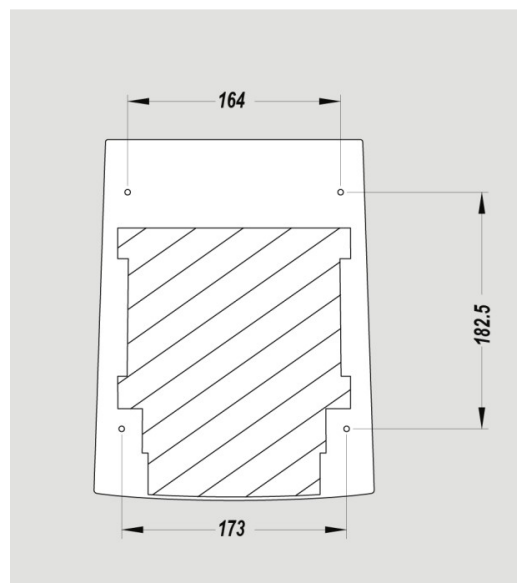

DIMENSIONS

Height [mm]	292
Width [mm]	215
Depth [mm]	193
Weight [kg]	3.4200

BOX DIMENSIONS

Height [mm]	295
Width [mm]	240
Depth [mm]	205
Weight [kg]	3.7300

TECHNICAL DRAWING

RECOMMENDED INSTALLATION HEIGHTS