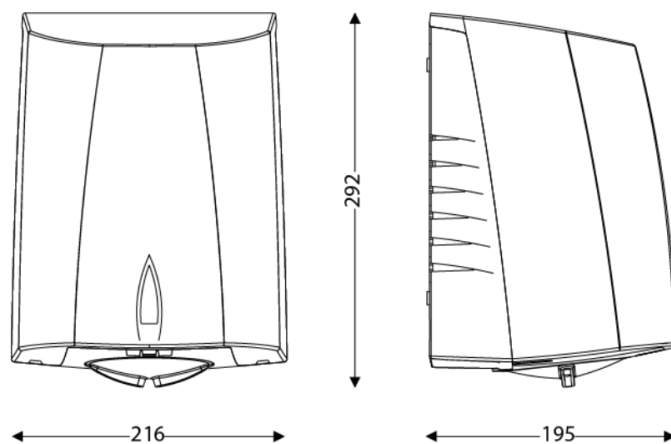

DIMENSIONS

Height [mm]	292
Width [mm]	215
Depth [mm]	193
Weight [kg]	3.4200

BOX DIMENSIONS

Height [mm]	295
Width [mm]	240
Depth [mm]	205
Weight [kg]	3.7300

TECHNICAL DRAWING

RECOMMENDED INSTALLATION HEIGHTS