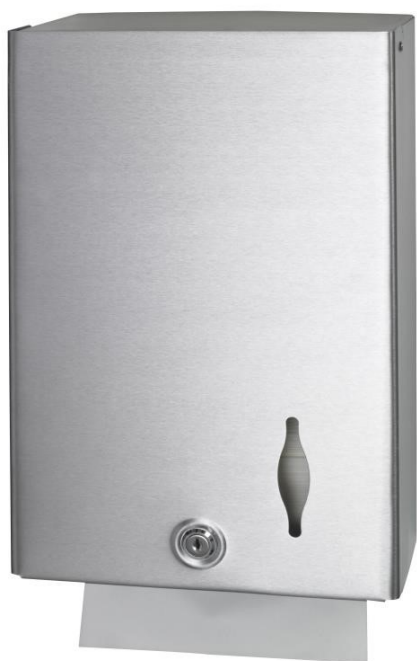

899797

Hand towel dispenser stainless steel

HAND TOWEL DISPENSER folded in brushed stainless steel for a capacity from 400 to 700 sheets. Maximum paper width is 245mm and 120mm deep.

PRODUCT PLUSES

- Vandal resistant steel hood and frame
- Easy to refill, clean and maintain
- Consumables level view window
- Secure closure with key

899797

Hand towel dispenser stainless steel

SPECIFICATIONS

Material	Stainless Steel
Colour	Chrome
Vandal-safe	Yes
Key locked	Yes
Paper compatibility	Multifold Hand Towel (Max: L. 245 D.120mm)

DIMENSIONS

Height (mm)	400
Width (mm)	240
Depth (mm)	123
Weight (kg)	3.16