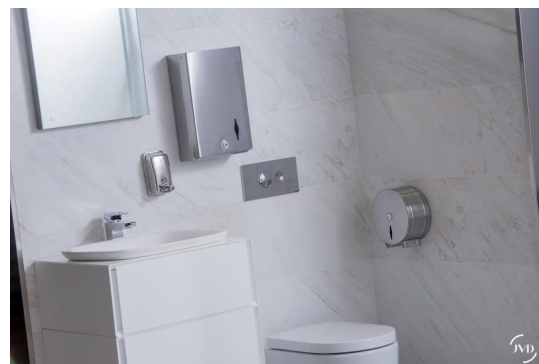

899621

Toilet paper dispenser PH Mixte white

MIXED Hygienic Paper Dispenser in white painted metal. Capacity for 1 roll or 2 packs. Secure lock with key.

PRODUCT PLUSES

- Vandal resistant steel hood and frame
- Easy to refill, clean and maintain
- Consumables level view window
- Secure closure with key

899621

Toilet paper dispenser PH Mixte white

SPECIFICATIONS

Material	Steel
Colour	White
Vandal-safe	Yes
Key locked	Yes
Paper compatibility	2 packets or 1 Roll

DIMENSIONS

Height (mm)	137
Width (mm)	134
Depth (mm)	120
Weight (kg)	.68