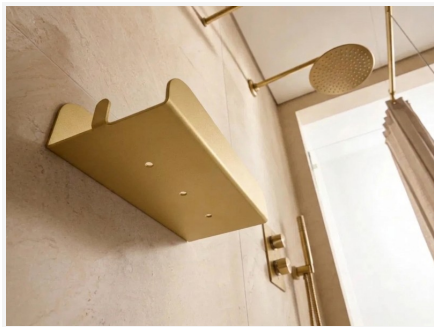

8992575-GLD

Gold shower shelf with rim

Functional shower shelf, equipped with side hooks for hanging accessories and a securing system to keep bottles in place and prevent falls. Fitted with drainage holes, it ensures optimal water flow and clean, long-lasting storage. Entirely manufactured in France from quality aluminium, it resists humidity and intensive use while maintaining a refined look.

PRODUCT PLUSES

- Small anti-fall rim to secure your shower products
- Robust aluminium, resistant to humidity
- Timeless design, adapts to all bathroom styles
- Stable and easy-to-maintain storage surface

ECO-FRIENDLY

- Made in France
- 100% aluminium — zero plastic, built to last

MADE IN FRANCE

8992575-GLD

Gold shower shelf with rim

Version dated	10/06/2026
Color	Gold
Product height (mm)	62
Product width (mm)	218
Product depth (mm)	84
Net Weight (kg)	0.15
Material	Aluminum (0.15g)