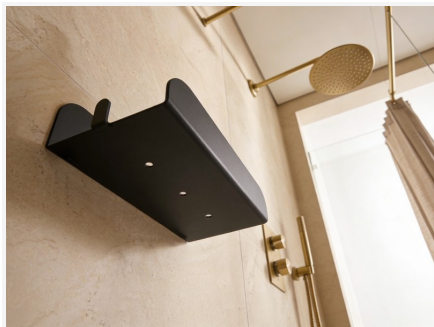

8992575-BLA

Black shower shelf with rim

Functional shower shelf, equipped with side hooks for hanging accessories and a securing system to keep bottles in place and prevent falls. Fitted with drainage holes, it ensures optimal water flow and clean, long-lasting storage. Entirely manufactured in France from quality aluminium, it resists humidity and intensive use while maintaining a refined look.

PRODUCT PLUSES

- Small anti-fall rim to secure your shower products
- Robust aluminium, resistant to humidity
- Timeless design, adapts to all bathroom styles
- Stable and easy-to-maintain storage surface

ECO-FRIENDLY

- Made in France
- 100% aluminium — zero plastic, built to last

MADE IN FRANCE

8992575-BLA

Black shower shelf with rim

Version dated	10/06/2026
Color	Matte Black
Product height (mm)	62
Product width (mm)	218
Product depth (mm)	84
Net Weight (kg)	0.15
Material	Aluminum (0.15g)