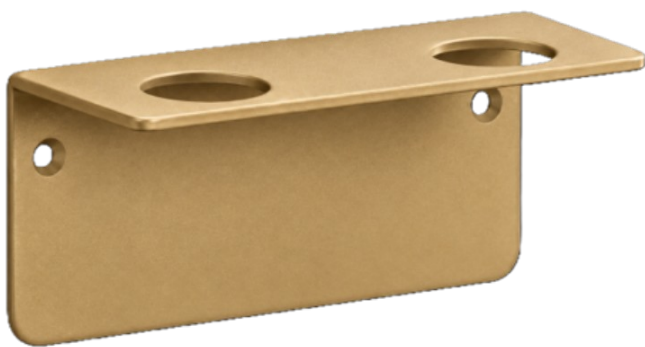

## Double gold bottle holder

Fully manufactured in France from quality aluminium, the bottle holder offers durability, elegance and easy day-to-day maintenance. Its timeless design integrates harmoniously with all bathroom styles, from contemporary to classic. Designed to withstand intensive use in humid environments, it retains its refined appearance over time, combining comfort and aesthetics.

### PRODUCT PLUSES

- Robust aluminium, resistant to humidity and intensive use.
- Timeless design, adapts to all bathroom styles.
- Easy maintenance for an always impeccable accessory.
- Secure holding of one bottle for functional storage.

# Double gold bottle holder

Version dated	10/06/2026
Color	Gold
Product height (mm)	56
Product width (mm)	148
Product depth (mm)	64
Net Weight (kg)	0.12
Material	Aluminum (0.12g)