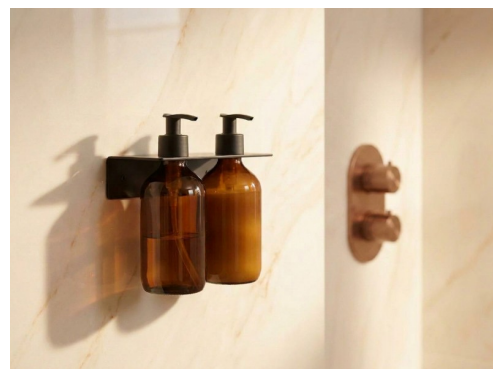

8992573-BLA

Double matte black bottle holder

Fully manufactured in France from quality aluminium, the bottle holder offers durability, elegance and easy day-to-day maintenance. Its timeless design integrates harmoniously with all bathroom styles, from contemporary to classic. Designed to withstand intensive use in humid environments, it retains its refined appearance over time, combining comfort and aesthetics.

PRODUCT PLUSES

- Robust aluminium, resistant to humidity and intensive use.
- Timeless design, adapts to all bathroom styles.
- Easy maintenance for an always impeccable accessory.
- Secure holding of one bottle for functional storage.

ECO-FRIENDLY

- Made in France
- 100% aluminium — zero plastic, built to last

MADE IN FRANCE

8992573-BLA

Double matte black bottle holder

Version dated	10/06/2026
Color	Black
Product height (mm)	56
Product width (mm)	148
Product depth (mm)	64
Net Weight (kg)	0.12
Material	Aluminum (0.12g)