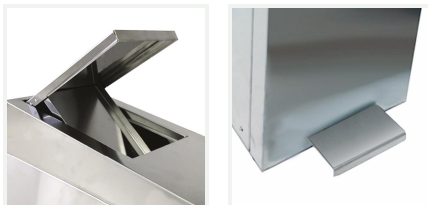

8992296

***Stainless steel feminine hygiene bin***

Large-capacity (45L) brushed 304 stainless steel feminine hygiene bin with pedal-operated trapdoor to conceal the interior.

**PRODUCT ADVANTAGES**

- AISI 304 stainless steel
- Opening with pedal-operated flap to conceal the interior
- Specific for periodic protection
- Silent closing trapdoor
- Metal key lock

## *Stainless steel feminine hygiene bin*

### SPECIFICATIONS

Material	Stainless Steel 304
Colour	Bright stainless steel
Number of trays	1
With wheels	Yes
Pedal	Yes
Volume [L]	45.0000