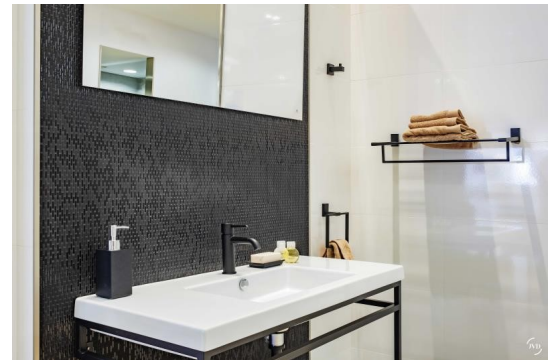

8991783

Argo Toilet Brush Holder

PRODUCT PLUSES

- 304L stainless steel

8991783

Argo Toilet Brush Holder

SPECIFICATIONS

Material	Stainless Steel 304
Colour	Matte Black