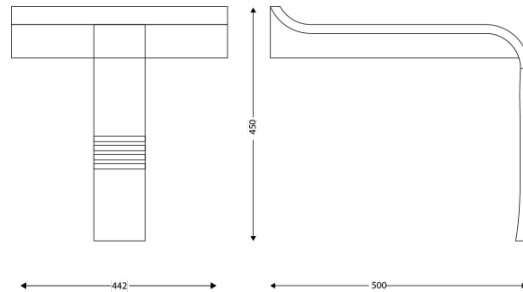

8991643

Metis shower seat

SPECIFICATIONS

Material	Polyurethane and Aluminum
Colour	White

DIMENSIONS

Height (mm)	450
Width (mm)	442
Depth (mm)	500

BOX DIMENSIONS

Weight (kg)	3.3

TECHNICAL DRAWING

8 99 1643