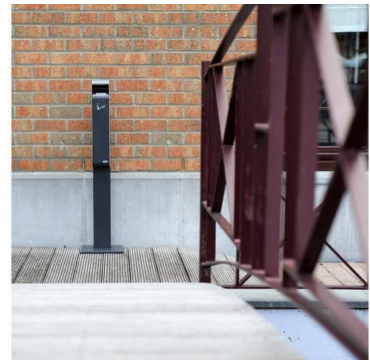

8991451

Base and foot for slim 3L/qt wall

BASE and FOOT for the 3L slim wall Ashtray. Suitable for outdoor use. The floor mounting kit is included.

PRODUCT PLUSES

- Designed for outdoor use
- Protected against the rain

8991451

Base and foot for slim 3L/qt wall

SPECIFICATIONS

Material	Galvanised Steel
Colour	Black
Weighted base (kg)	
Volume (L)	3

DIMENSIONS

Height (mm)	990
Width (mm)	200
Depth (mm)	250
Weight (kg)	3.54

BOX DIMENSIONS