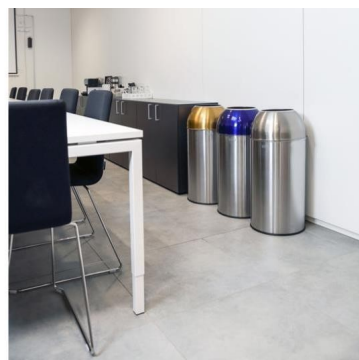

8991427

Open Dome 40 L/qt bin Red

COLLECTOR Red Dome Open Dome with a capacity of 40L with an outer bowl in brushed stainless steel and a galvanized steel inner tray. The lid is detachable.

PRODUCT PLUSES

- Coloured tops to help identify what goes where
- 5 colours: Stainless Steel, Green, Blue, Red and Yellow
- Rubber protection at the base to prevent scratches

8991427

Open Dome 40 L/qt bin Red

SPECIFICATIONS

Material	Stainless Steel 430 & 201
Colour	Red
Number of trays	1
Volume (L)	40

DIMENSIONS

Height (mm)	740
Weight (kg)	4.7
Diameter (mm)	350

BOX DIMENSIONS

Height (mm)	390
Width (mm)	390
Depth (mm)	730
Weight (kg)	6.2