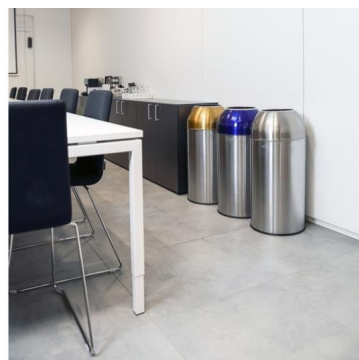

8991425

Open Dome 40 L/qt bin Yellow

Open yellow DOME COLLECTOR with a capacity of 40L with an outer bowl in brushed stainless steel and a galvanized steel inner tank. The lid is detachable.

PRODUCT PLUSES

- Coloured tops to help identify what goes where
- 5 colours: Stainless Steel, Green, Blue, Red and Yellow
- Rubber protection at the base to prevent scratches

8991425

Open Dome 40 L/qt bin Yellow

SPECIFICATIONS

Material	Stainless Steel 430 & 201
Colour	Yellow
Number of trays	1
Volume (L)	40

DIMENSIONS

Height (mm)	740
Weight (kg)	4.7
Diameter (mm)	350

BOX DIMENSIONS

Height (mm)	390
Width (mm)	390
Depth (mm)	730
Weight (kg)	6.2