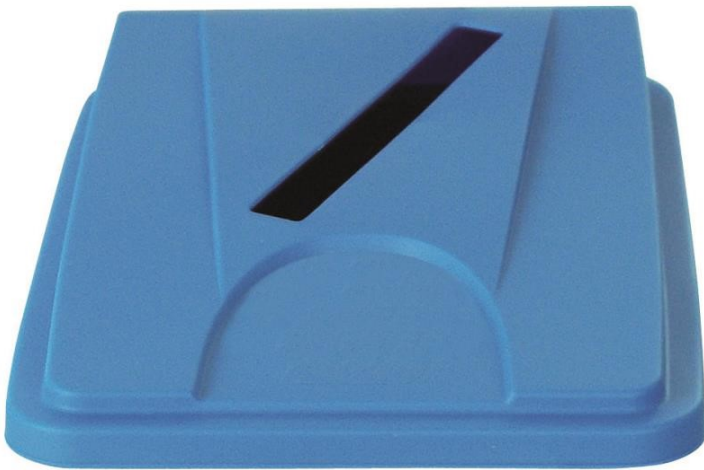

8991103

Blue lid for recycling bin 60 et 80L

COVER blue "paper" for collector 60 / 80L. Rectangular opening (3x23cm).

PRODUCT PLUSES

- Easy to clean
- Interchangeable
- 6 sorting stickers included

8991103

Blue lid for recycling bin 60 et 80L

SPECIFICATIONS

Material	Polypropylene
Colour	Blue
Volume (L)	

DIMENSIONS

Height (mm)	70
Width (mm)	328
Depth (mm)	453
Weight (kg)	.46

BOX DIMENSIONS

Height (mm)	110
Width (mm)	345
Depth (mm)	470
Weight (kg)	.88