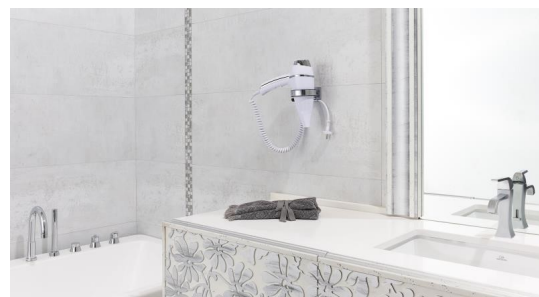

866950

Anti-theft support Alteo

Wall-mounted Alteo anti-theft device for locking the electric cable of the Alteo hair dryer.

PRODUCT PLUSES

- 2-in-1: anti-theft solution and support.
- Possibility of locking the power cord to the chrome wall support

866950

Anti-theft support Alteo

SPECIFICATIONS

Material	Zinc
Colour	Chrome
Shaver socket	Without

ELECTRICAL

DIMENSIONS

Height (mm)	53
Width (mm)	95
Depth (mm)	125
Weight (kg)	.27
Diameter (mm)	75

BOX DIMENSIONS