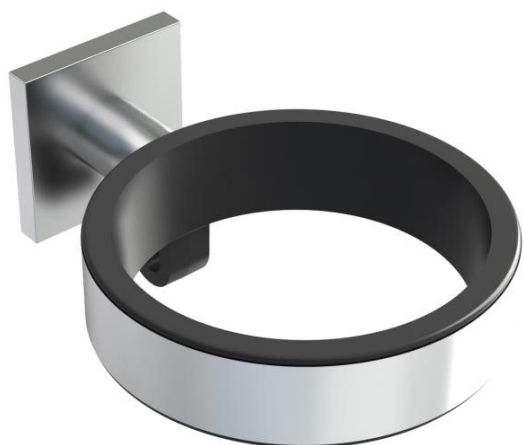

866950

Anti-theft support Alteo

Wall-mounted Alteo anti-theft device for locking the electric cable of the Alteo hair dryer.

PRODUCT PLUSES

- 2-in-1: anti-theft solution and support.
- Possibility of locking the power cord to the chrome wall support

866950

Anti-theft support Alteo

SPECIFICATIONS

Material	Zinc
Colour	Chrome
Shaver socket	Without

ELECTRICAL

DIMENSIONS

Height (mm)	53
Width (mm)	95
Depth (mm)	125
Weight (kg)	.27
Diameter (mm)	75

BOX DIMENSIONS