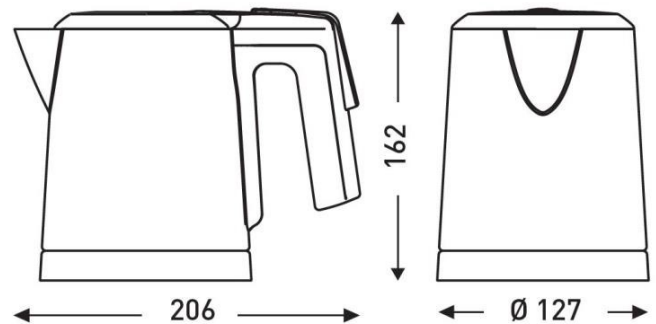

866759

Kettle Duchesse 0.6 L black

SPECIFICATIONS

Material	ABS
Colour	Black
Cord length (mm)	600
Light indicator	Yes
Safety in case of malfunction	Yes
Filter	No
360° base	Yes
Automatic switch-off	Yes
Volume (L)	.6
SafeTouch Handle	Yes
Controller type	SunLight

ELECTRICAL

Rated Power (W)	800
Voltage	220-240V
Frequency (Hz)	50-60

DIMENSIONS

Height (mm)	162
Depth (mm)	206
Weight (kg)	.78
Diameter (mm)	127

BOX DIMENSIONS

Height (mm)	155
Width (mm)	155
Depth (mm)	190
Weight (kg)	.85

TECHNICAL DRAWING

CE CB

JVD France • JVD Spain • JVD Singapore • JVD Mexico
jvd.fr jvd.es jvd.com.sg jvd.mx

JVD
PRODUCTS
THAT
CARE