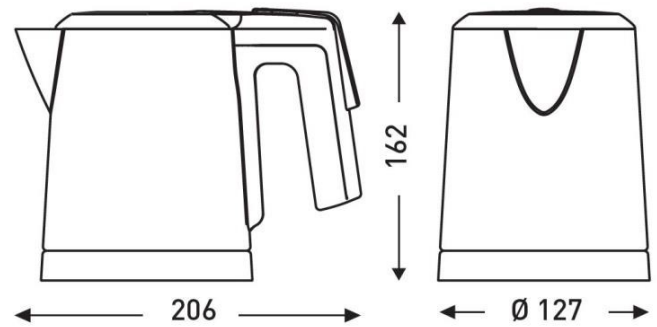

866758

Kettle Duchesse 0.6 L White

SPECIFICATIONS

Material	ABS
Colour	White
Cord length (mm)	600
Light indicator	Yes
Safety in case of malfunction	Yes
Filter	No
360° base	Yes
Automatic switch-off	Yes
Volume (L)	.6
SafeTouch Handle	Yes
Controller type	SunLight

ELECTRICAL

Rated Power (W)	800
Voltage	220-240V
Frequency (Hz)	50-60

DIMENSIONS

Height (mm)	162
Depth (mm)	206
Weight (kg)	.78
Diameter (mm)	127

BOX DIMENSIONS

Height (mm)	155
Width (mm)	155
Depth (mm)	190
Weight (kg)	.85

TECHNICAL DRAWING

CE CB

JVD France • JVD Spain • JVD Singapore • JVD Mexico
jvd.fr jvd.es jvd.com.sg jvd.mx

JVD
PRODUCTS
THAT
CARE