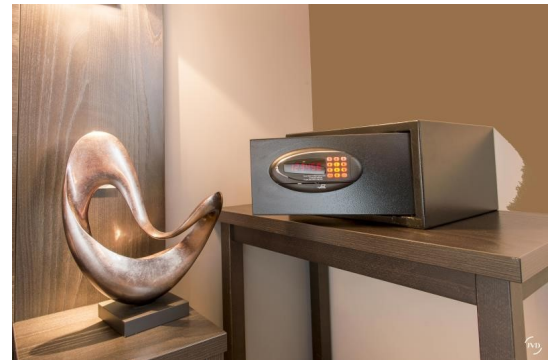

## Hotel Safe Guardian Black

Safe Guardian [GSC Plus-230 LPT-BK] with lock code or magnetic card. It can accommodate a 15" laptop.

### PRODUCT PLUSES

- Code or card locking
- Can accommodate a 15" laptop computer