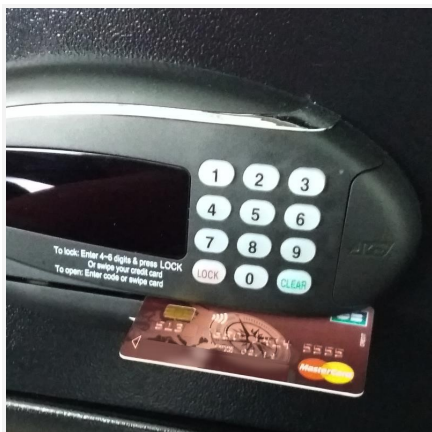

### PRODUCT PLUSES

- Code or card locking
- Can accommodate a 15" laptop computer