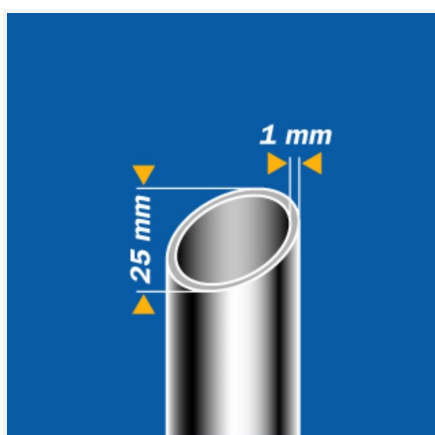

866506

Luggage rack chrome with back

Luggage rack RACK chrome metal backslash with steel tubes. The rack is equipped with 4 high-strength straps and 2 support straps. Its payload is 220 kg.

PRODUCT PLUSES

- With or without back
- Compact when folded
- Chrome, gold or copper finish