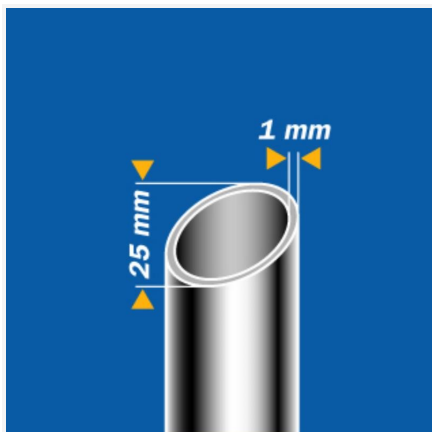

866276

Lugagage rack gold brass

Rack Luggage rack gold metal with steel tubes. 4 high strength straps and 2 support straps. Its payload is 220 kg.

PRODUCT PLUSES

- With or without back
- Compact when folded
- Chrome, gold or copper finish

866276

Lugagage rack gold brass

SPECIFICATIONS

Material	Steel
Colour	Gold
Payload (kg)	220
Number of straps	6

DIMENSIONS

Height (mm)	500
Width (mm)	665
Depth (mm)	400
Weight (kg)	1.71

BOX DIMENSIONS

Height (mm)	660
Width (mm)	665
Depth (mm)	62
Weight (kg)	2.22