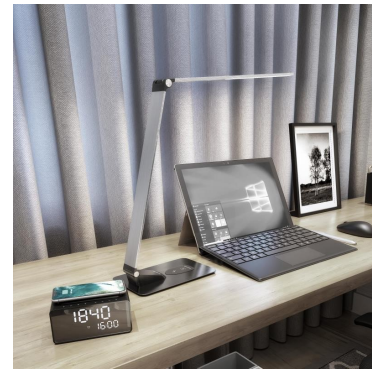

8661691

Wave Hotel Stereo Alarm Clock, Bluetooth, Black

Wave stereo alarm clock, wireless & USB charging, AUX, TF card, bluetooth, FM radio, light dimming, hotel model features, one-off alarm, snooze, auto-power-cutover, black, adaptor included, optional anti-theft cable.

PRODUCT PLUSES

- Wireless & USB charging
- Bluetooth
- Hotel mode features

8661691

Wave Hotel Stereo Alarm Clock, Bluetooth, Black

SPECIFICATIONS

Wireless Charging	Yes
Colour	Black
Number of USB ports	1
FM radio	Yes
Non-repeatable alarm	Yes
Built-in battery	Yes
Anti-theft security	Optional
Adjustable lighting	Yes