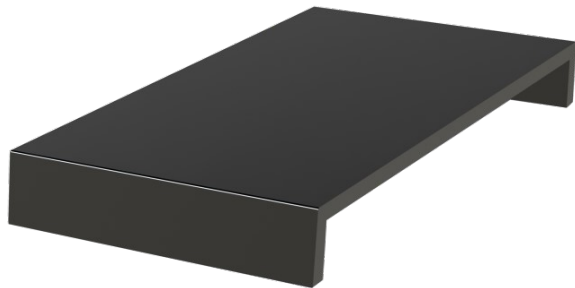

8661592

Orchestra Second Tray black

Orchestra Second modular black melamine reception desk to welcome a coffee machine or a kettle.

PRODUCT PLUSES

- Adjustable
- Easy to clean
- Can accommodate an espresso machine and/or a kettle

8661592

Orchestra Second Tray black

SPECIFICATIONS

Material	Melamine
Colour	Black
Water resistant	Yes

DIMENSIONS

Height (mm)	37
Width (mm)	165
Depth (mm)	300
Weight (kg)	1.02

TECHNICAL DRAWING