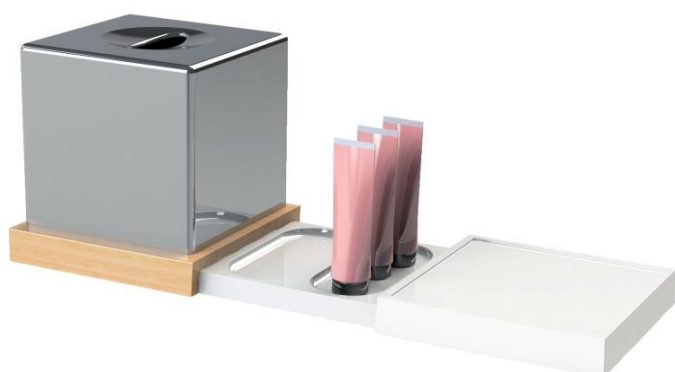

8661587

Orchestra Trays bathroom white

Orchestra Modular tray for bathroom in white melamine. Exclusive JVD design.

PRODUCT PLUSES

- Adjustable
- Easy to clean
- Water resistant

8661587

Orchestra Trays bathroom white

SPECIFICATIONS

Material	Melamine
Colour	White
Water resistant	Yes

DIMENSIONS

Height (mm)	25
Width (mm)	321
Depth (mm)	155
Weight (kg)	1.02

BOX DIMENSIONS

Height (mm)	30
Width (mm)	295
Depth (mm)	155
Weight (kg)	.5