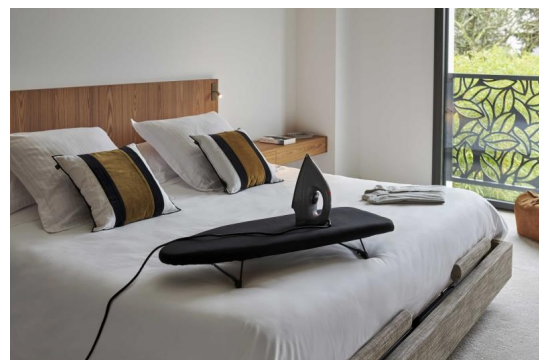

## **Dry Iron Vesta**

Vesta dry iron 1100-1300W. Adjustable temperature, non-stick ceramic soleplate. Designed for hotels, with automatic stop in vertical and horizontal position.