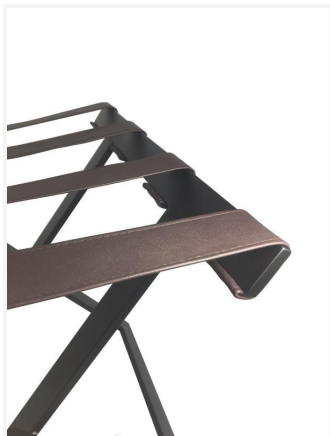

8661530

Compact Luggage rack black

Black metal Luggage rack, Compact and ultra resistant design with 4 synthetic leather straps.

PRODUCT PLUSES

- Compact
- 4 high-strength synthetic leather straps
- Contemporary design
- Ultra-sturdy

8661530

Compact Luggage rack black

SPECIFICATIONS

Material	Steel
Colour	Black
Payload (kg)	220
Number of straps	4

DIMENSIONS

Height (mm)	612
Width (mm)	515
Depth (mm)	405
Weight (kg)	1.7

BOX DIMENSIONS

Height (mm)	40
Width (mm)	605
Depth (mm)	515
Weight (kg)	2.59