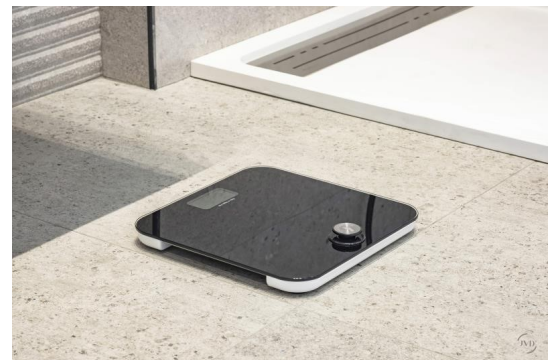

## Dyna bathroom scale operation battery-free

Dyna battery-free digital scale, KG/LB selector, LCD display, 5mm tempered glass platform, auto-power off, capacity 180Kg/396Lb

### PRODUCT PLUSES

- No batteries required
- Selection of weight display in lb or kg
- Ultra-thin (just 25 mm)