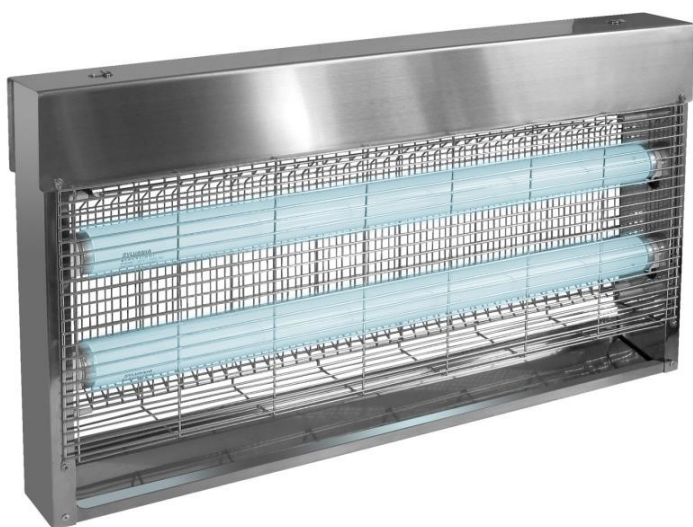

855629

Insect Killer Inox standard LED 200

Stainless steel electric insect killer covering an area of up to 200 m², for hanging. LED technology with 2 long-life 24W tubes for energy savings of up to 50%.

PRODUCT PLUSES

- Resistant: Stainless steel
- Eco-design: long-life LED technology
- Economical: 50% less consumption
- Practical: ON/OFF switch

ECO-FRIENDLY

- Long-life, energy-efficient LED tube
- No chemicals or consumables

855629

Insect Killer Inox standard LED 200

SPECIFICATIONS

Material	Stainless Steel
Colour	Chrome
Lighting type	UV actinic tube
Cord length (mm)	950
Removable tank	Yes
Covered area (m ²)	200
Type	Energized electrode