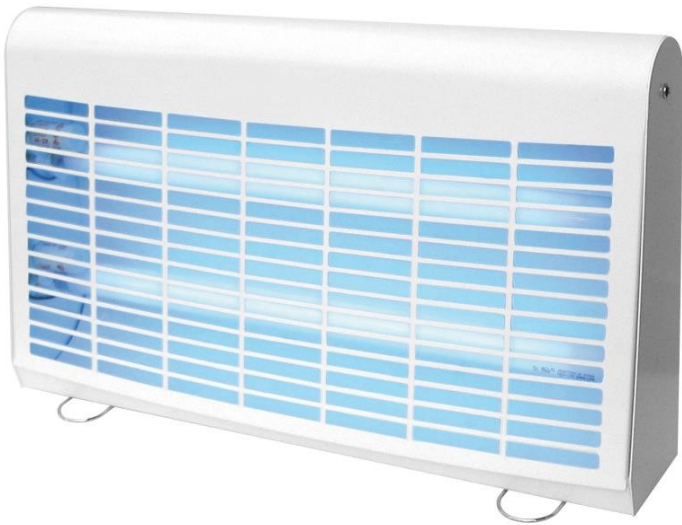

## Glue LED insect killer

GLUE 30 W pest with 2 x 15 W tubes and baked leaf. Protected surface around 80 m<sup>2</sup>, white lacquered steel, to install or to fix on the wall.

### PRODUCT PLUSES

- Place on a surface or mount on a wall
- Compact size makes it easy to move

### ECO-FRIENDLY

- Long-life, energy-efficient LED tube

### SPECIFICATIONS

Material	Steel
Colour	White
Lighting type	UV actinic tube
Cord length (mm)	1800
Covered area (m <sup>2</sup> )	80
Type	GLUE