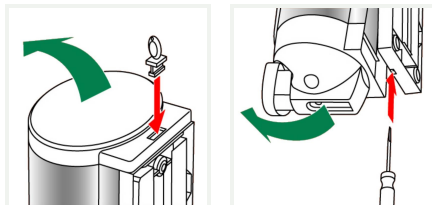

844103

CRYSTAL 1000 Elbow push

1 liter CRYSTAL soap dispenser with paddle. Equipped with a long life silicone pump. Flow of 1 ml of soap by pressure.

PRODUCT ADVANTAGES

- Compatible with hydroalcoholic gel
- Long-lasting pump (silicone)
- 2 capacities: 450 or 1000 ml
- Push button or paddle
- Secure: locks with a key

JVD Mexico
jvd.mx

844103

CRYSTAL 1000 Elbow push

SPECIFICATIONS

Material	ABS
Colour	White
Type of soap	Gel Soap
Flow rate for one push (mL)	1.0000
Water level indicator	Yes
Removable tank	Yes
Volume (L)	1.0000