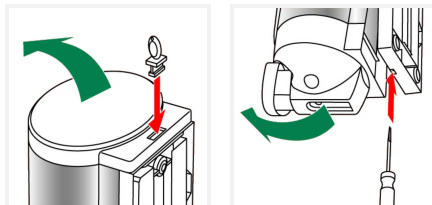

844102

**CRYSTAL 1000 Button**

CRYSTAL soap dispenser 1 L with push button. Equipped with a long life silicone pump. Flow of 1 ml of soap by pressure.

**PRODUCT ADVANTAGES**

- Compatible with hydroalcoholic gel
- Long-lasting pump (silicone)
- 2 capacities: 450 or 1000 ml
- Push button or paddle
- Secure: locks with a key