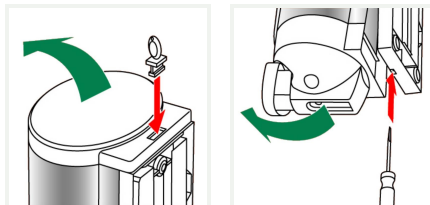

844099

CRYSTAL 450 Elbow push

CRYSTAL soap dispenser 450 ml with pallet. Equipped with a long life silicone pump. Flow of 1 ml of soap by pressure.

PRODUCT ADVANTAGES

- Compatible with hydroalcoholic gel
- Long-lasting pump (silicone)
- 2 capacities: 450 or 1000 ml
- Push button or paddle
- Secure: locks with a key

JVD Mexico
jvd.mx

844099

CRYSTAL 450 Elbow push

SPECIFICATIONS

Material	ABS
Colour	White
Type of soap	Gel Soap
Flow rate for one push (mL)	1.0000
Water level indicator	Yes
Removable tank	Yes
Volume (L)	0.4500