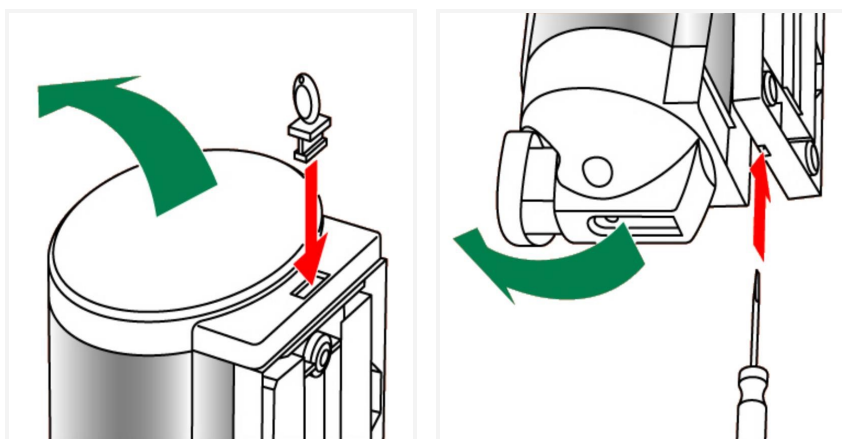

844098

CRYSTAL 450ml

CRYSTAL soap dispenser 450 ml. Fitted with a long-life silicone pump. Dispenses 1 ml of soap per press. Compatible with hydro-alcoholic gel.

FABRIQUÉ EN FRANCE

ECO-FRIENDLY

Reduced plastic waste: Integrated reservoir, no disposable cartridge
Long-lasting pump (silicone)

PRODUCT PLUSES

- Long-lasting pump (silicone)
- 2 capacities (450 ml and 1000 ml)
- Push button or paddle

10 YEARS REPAIRABLE

MADE IN FRANCE

844098

CRYSTAL 450ml

SPECIFICATIONS

Material	ABS
Colour	White
Type of soap	Gel Soap
Flow rate for one push (mL)	1.0000
Water level indicator	True
Volume (L)	0.4500

ELECTRICAL

DIMENSIONS

Height (mm)	155
Width (mm)	110
Depth (mm)	99
Weight (kg)	0.3300

BOX DIMENSIONS

Height (mm)	120
Width (mm)	140
Depth (mm)	180
Weight (kg)	0.3800

TECHNICAL DRAWING