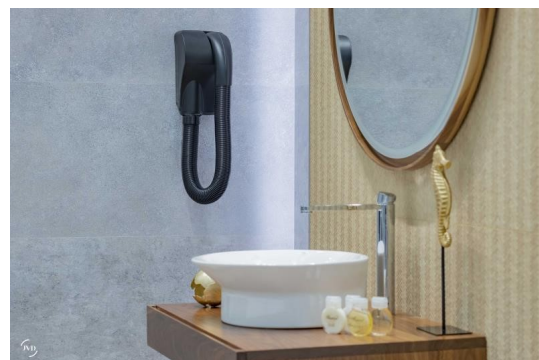

8221769

Caraïbe Matte Black Hairdryer with timer

Hair dryer CARAÏBE base, 1000 W, patented hose to facilitate the hairstyle. Installation in the volume 2. Warranty 3 years. Matt black

PRODUCT PLUSES

- The most Compact on the market
- The highest IP rating on the market
- Patented handle to simplify styling

ECO-FRIENDLY

- Low energy consumption

10 YEARS REPAIRABLE

MADE IN FRANCE

8221769

Caraïbe Matte Black Hairdryer with timer

SPECIFICATIONS

Material	ABS & Polycarbonate
Colour	Black
Diffusor	Built-in
Air flow rate (m ³ /h)	80
Air outlet temperature (°C)	60
Safety in case of malfunction	Yes
Speed control	1 speed
Temperature variation	1
Shaver socket	Without