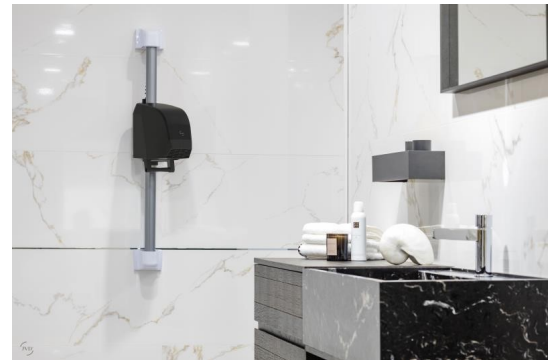

8221762

Wall-mounted hair dryer Neptune matt black

Neptune matt black hair dryer for pools and gyms, resistant in chlorinated atmosphere and provided with an induction motor for intensive use. Adjustable and ergonomic height (180° rotation). 3 years warranty.

PRODUCT PLUSES

- Adjustable height
- 180° rotation
- Quiet (70 dB)
- Longevity (induction motor)
- Corrosion resistant in chlorinated atmospheres
- On/off button to simplify maintenance

10 YEARS REPAIRABLE