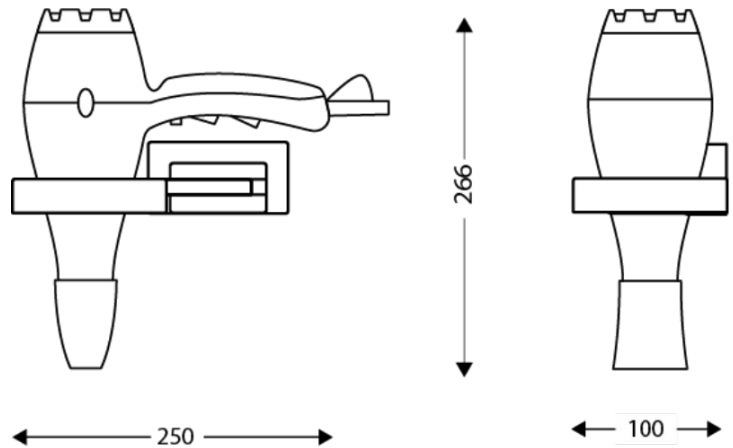

8221630

Hairdryer Ibiza black + universal support

SPECIFICATIONS

Material	ABS & Polycarbonate
Colour	Black
Ioniser	Yes
Cord length (mm)	2210
Stretched cord length (mm)	2210
Diffusor	Removable
Cold position button	Yes
Air flow rate (m³/h)	100
Air outlet temperature (°C)	97
Safety in case of malfunction	Yes
Speed control	2 speed
Filter	Removable back filter
Temperature variation	3
Shaver socket	Without

ELECTRICAL

Rated Power (W)	1875
Voltage	230V
Frequency (Hz)	50-60
Type of motor	Brushed AC

DIMENSIONS

Height (mm)	266
Width (mm)	100
Depth (mm)	250
Weight (kg)	.58

BOX DIMENSIONS

Height (mm)	250
Width (mm)	250
Depth (mm)	95
Weight (kg)	.9

TECHNICAL DRAWING

CE CB

JVD France • JVD Spain • JVD Singapore • JVD Mexico
jvd.fr jvd.es jvd.com.sg jvd.mx

JVD
PRODUCTS
THAT
CARE