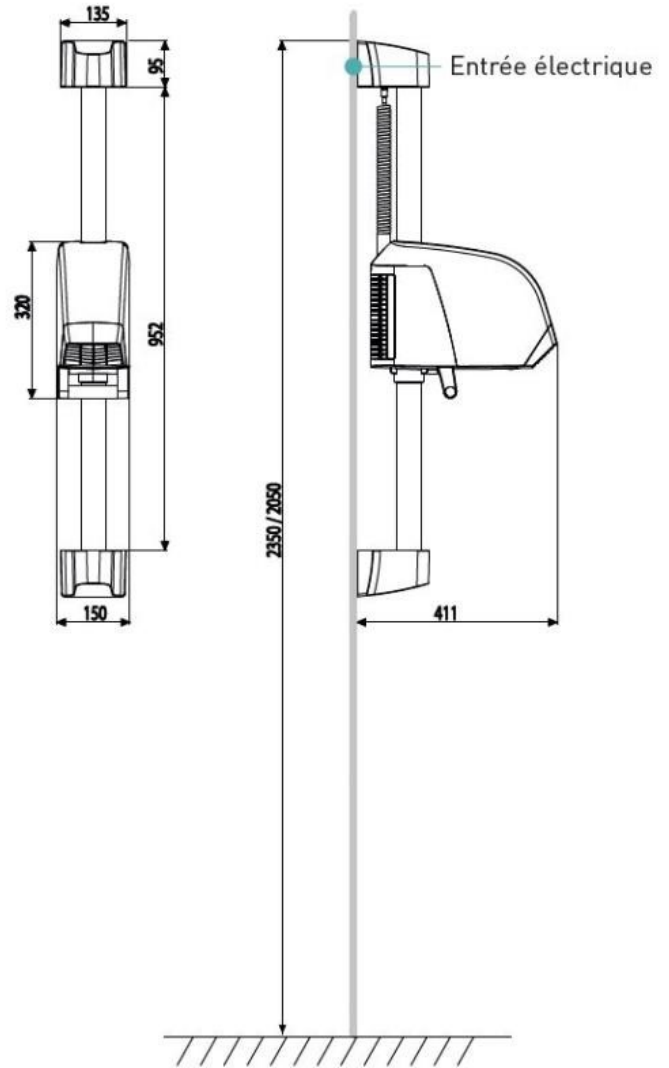

MADE IN FRANCE

8221407

Wall-mounted hair dryer Neptune red

SPECIFICATIONS

Material	ABS & Polycarbonate
Colour	Red
Diffusor	No
Air flow rate (m ³ /h)	160
Air outlet temperature (°C)	50
Safety in case of malfunction	Yes
Speed control	1 speed
Temperature variation	1
Vandal-safe	Yes

ELECTRICAL

Rated Power (W)	2000
Voltage	220-240V
Frequency (Hz)	50
ON/OFF switch	Yes
Type of motor	Induction

DIMENSIONS

Height (mm)	1153
Width (mm)	150
Depth (mm)	411
Weight (kg)	3.07

BOX DIMENSIONS

Height (mm)	230
Width (mm)	1060
Depth (mm)	395
Weight (kg)	7.62

TECHNICAL DRAWING

RECOMMENDED INSTALLATION HEIGHTS

- Men installation height (cm) : 1200
- Women installation height (cm) : 1200
- Children installation height (cm) : 900
- Disabled person installation height (cm) : 900