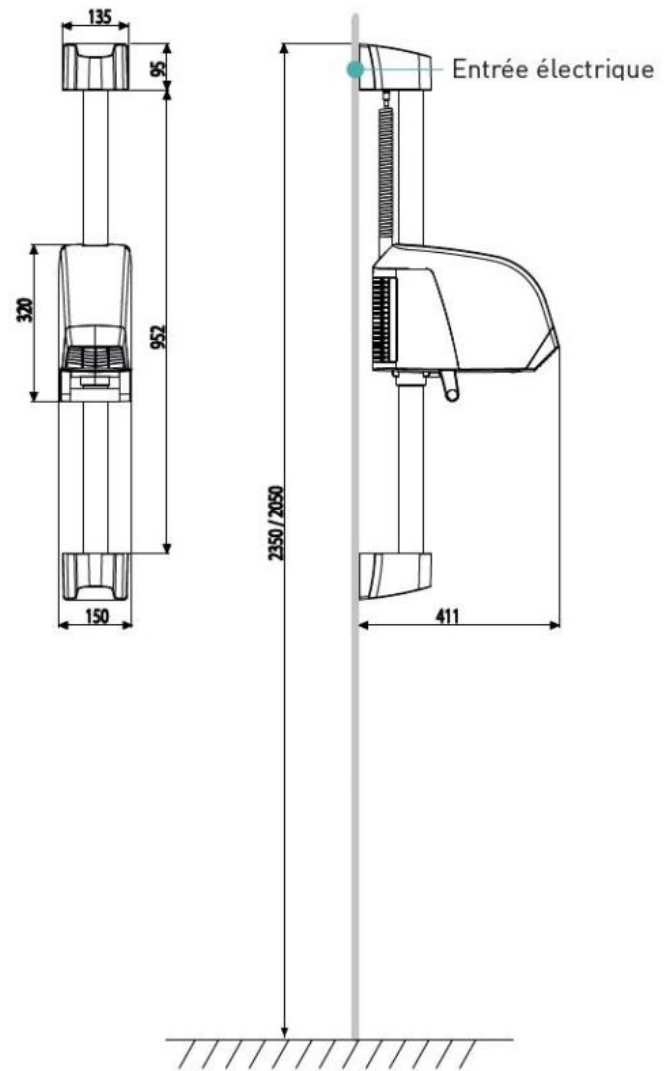

MADE IN FRANCE

8221406

Wall-mounted hair dryer Neptune blue

SPECIFICATIONS

Material	ABS & Polycarbonate
Colour	Blue
Diffusor	No
Air flow rate (m ³ /h)	160
Air outlet temperature (°C)	50
Safety in case of malfunction	Yes
Speed control	1 speed
Temperature variation	1
Vandal-safe	Yes

ELECTRICAL

Rated Power (W)	2000
Voltage	220-240V
Frequency (Hz)	50
ON/OFF switch	Yes
Type of motor	Induction

DIMENSIONS

Height (mm)	1153
Width (mm)	150
Depth (mm)	411
Weight (kg)	3.07

BOX DIMENSIONS

Height (mm)	230
Width (mm)	1060
Depth (mm)	395
Weight (kg)	7.62

TECHNICAL DRAWING

RECOMMENDED INSTALLATION HEIGHTS

- Men installation height (cm) : 1200
- Women installation height (cm) : 1200
- Children installation height (cm) : 900
- Disabled person installation height (cm) : 900