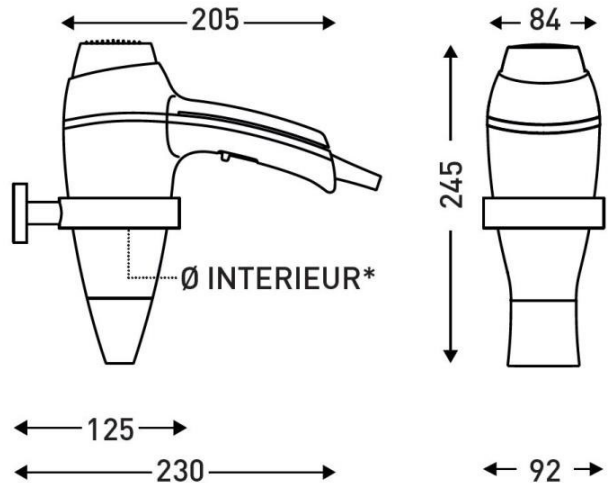

PRODUCT PLUSES

- 1875 W power
- Patented LighTouch© handle
- Activates when picked up
- Fitted with an ionizing system

8221140

Hair dryer Alteo black matt

SPECIFICATIONS

Material	Polycarbonate
Colour	Black
Ioniser	Yes
Cord length (mm)	700
Stretched cord length (mm)	2050
Diffusor	Removable
Air flow rate (m ³ /h)	115
Air outlet temperature (°C)	80
Safety in case of malfunction	Yes
Speed control	2 speed
Filter	Removable back filter
Temperature variation	3
LightTouch Patented Handle	Yes

ELECTRICAL

Rated Power (W)	1875
Voltage	230V
Frequency (Hz)	50-60
Type of motor	Brushed DC

DIMENSIONS

Height (mm)	205
Width (mm)	245
Depth (mm)	84
Weight (kg)	.65

BOX DIMENSIONS

Height (mm)	110
Width (mm)	275
Depth (mm)	230
Weight (kg)	.87

TECHNICAL DRAWING

*Ø INTERIEUR DU SUPPORT MURAL : 80 MM