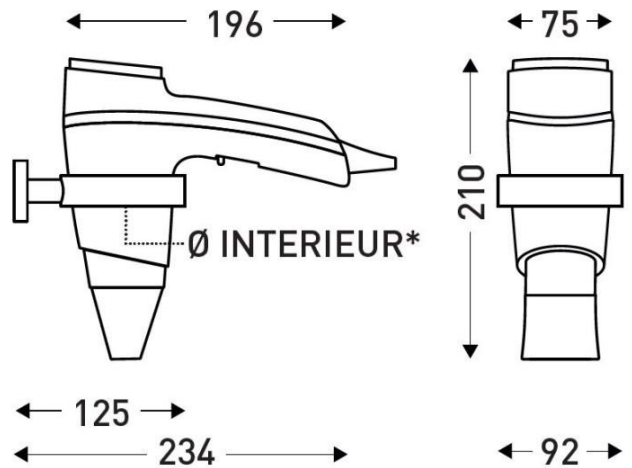

### SPECIFICATIONS

Material	Polycarbonate
Colour	Black
Ioniser	Yes
Cord length (mm)	700
Stretched cord length (mm)	2050
Diffusor	Removable
Sound level (dB) (1m in front of the appliance)	66
Air flow rate (m <sup>3</sup> /h)	95
Air outlet temperature (°C)	80
Safety in case of malfunction	Yes
Speed control	2 speed
Filter	Removable back filter
Temperature variation	3
LightTouch Patented Handle	Yes

### DIMENSIONS

Height (mm)	196
Width (mm)	210
Depth (mm)	75
Weight (kg)	.57

### BOX DIMENSIONS

Height (mm)	115
Width (mm)	275
Depth (mm)	225
Weight (kg)	.8

### TECHNICAL DRAWING

\*Ø INTERIEUR DU SUPPORT MURAL : 75 MM