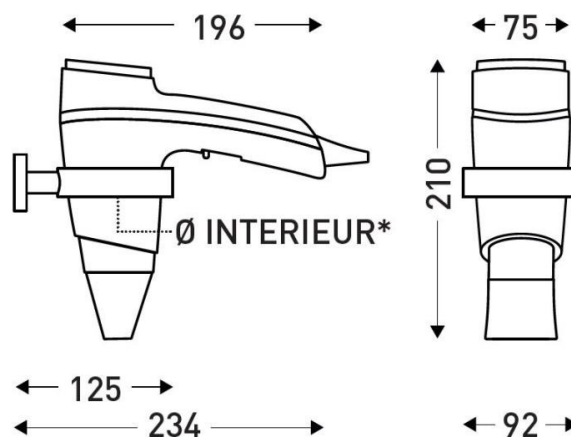

PRODUCT ADVANTAGES

- 1600 W power
- Patented LighTouch® handle
- Activates when picked up
- Fitted with an ionizing system

8221046

BRITTONY hand held white with plug

SPECIFICATIONS

Material	Polycarbonate
Colour	White
Ioniser	Yes
Cord length (mm)	700
Stretched cord length (mm)	2050
Diffusor	Removable
Sound level (dB) (1m in front of the appliance)	66
Air flow rate (m ³ /h)	95
Air outlet temperature (°C)	80
Safety in case of malfunction	Yes
Speed control	2 speed
Filter	Removable back filter
Temperature variation	3
LightTouch Patented Handle	Yes

ELECTRICAL

Rated Power (W)	1600
Voltage	230V
Frequency (Hz)	50-60
Type of motor	Brushed DC

DIMENSIONS

Height (mm)	196
Width (mm)	210
Depth (mm)	75
Weight (kg)	0.5700

BOX DIMENSIONS

Height (mm)	115
Width (mm)	225
Depth (mm)	275
Weight (kg)	0.8000

TECHNICAL DRAWING

***Ø INTERIEUR DU SUPPORT
MURAL : 75 MM**