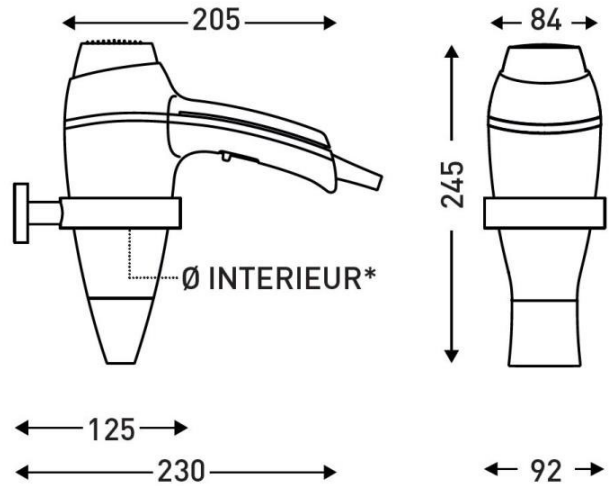

8221044

Hair dryer Alteo black

SPECIFICATIONS

Material	Polycarbonate
Colour	Black
Ioniser	Yes
Cord length (mm)	700
Stretched cord length (mm)	2050
Diffusor	Removable
Sound level (dB) (1m in front of the appliance)	63
Air flow rate (m³/h)	115
Air outlet temperature (°C)	80
Safety in case of malfunction	Yes
Speed control	2 speed
Filter	Removable back filter
Temperature variation	3
LightTouch Patented Handle	Yes

ELECTRICAL

Rated Power (W)	1875
Voltage	230V
Frequency (Hz)	50-60
Type of motor	Brushed DC

DIMENSIONS

Height (mm)	205
Width (mm)	245
Depth (mm)	84
Weight (kg)	.65

BOX DIMENSIONS

Height (mm)	110
Width (mm)	275
Depth (mm)	230
Weight (kg)	.86

TECHNICAL DRAWING

*Ø INTERIEUR DU SUPPORT MURAL : 80 MM