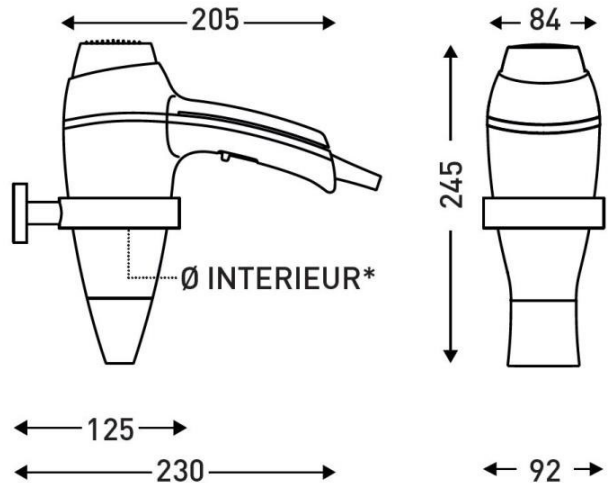

8221043

Hair dryer Alteo white

SPECIFICATIONS

Material	Polycarbonate
Colour	White
Ioniser	Yes
Cord length (mm)	700
Stretched cord length (mm)	2050
Diffusor	Removable
Air flow rate (m³/h)	115
Air outlet temperature (°C)	80
Safety in case of malfunction	Yes
Speed control	2 speed
Filter	Removable back filter
Temperature variation	3
LightTouch Patented Handle	Yes

ELECTRICAL

Rated Power (W)	1875
Voltage	230V
Frequency (Hz)	50-60
Type of motor	Brushed DC

DIMENSIONS

Height (mm)	205
Width (mm)	245
Depth (mm)	84
Weight (kg)	.65

BOX DIMENSIONS

Height (mm)	115
Width (mm)	275
Depth (mm)	230
Weight (kg)	.86

TECHNICAL DRAWING

*Ø INTERIEUR DU SUPPORT MURAL : 80 MM