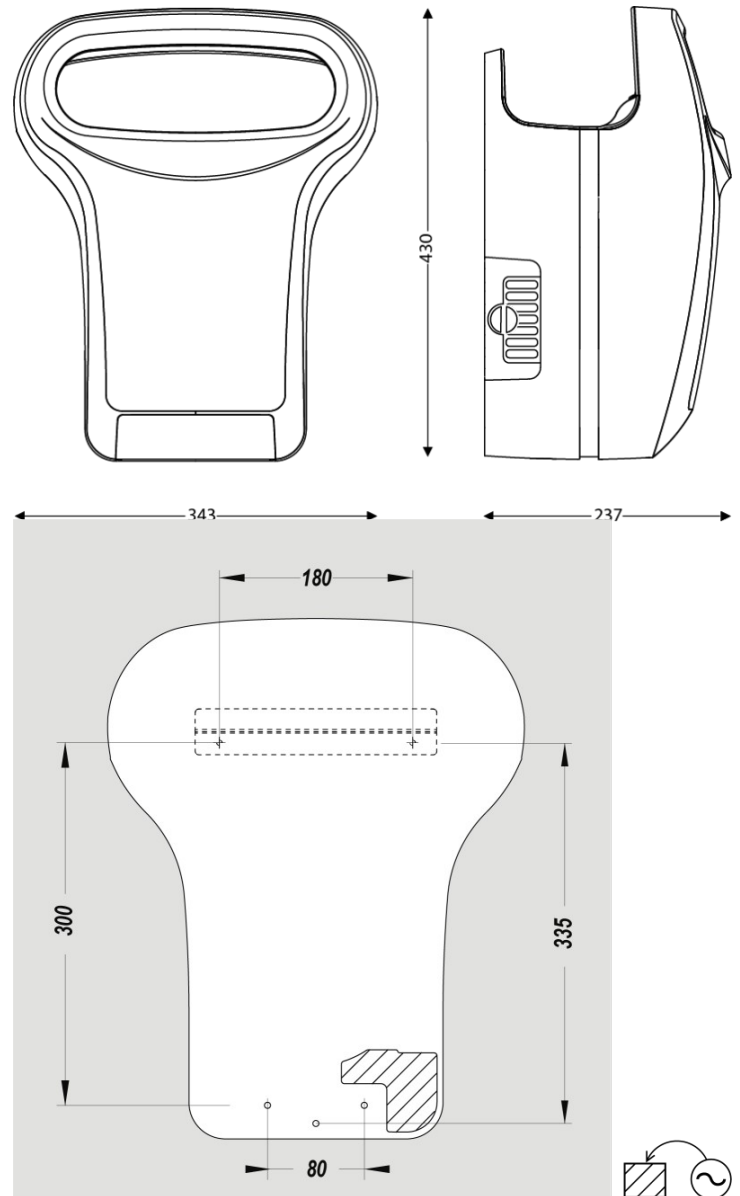

10 YEARS REPAIRABLE

MADE IN FRANCE

811822

Exp'Air jetair hand dryer grey metal

SPECIFICATIONS

Material	Aluminum
Colour	Grey
Water tray	Yes
Water tray capacity (mL)	600
Drain connection	Optional
Drying time (s)	10-15s
Sound level (dB) (1m in front of the appliance)	75
Outlet air speed (m/s)	600
Air flow rate (m³/h)	140
Air outlet temperature (°C)	40
Safety in case of malfunction	Yes
Filter	Copper filter
Vandal-safe	Yes
Antibacterial treatment	Yes
Drying zone lighting	Yes

DIMENSIONS

Height (mm)	430
Width (mm)	343
Depth (mm)	237
Weight (kg)	6.94

BOX DIMENSIONS

Height (mm)	240
Width (mm)	490
Depth (mm)	360
Weight (kg)	8.01

TECHNICAL DRAWING

RECOMMENDED INSTALLATION HEIGHTS

- Men installation height (cm) : 75
- Women installation height (cm) : 65
- Children installation height (cm) : 55
- Disabled person installation height (cm) : 65