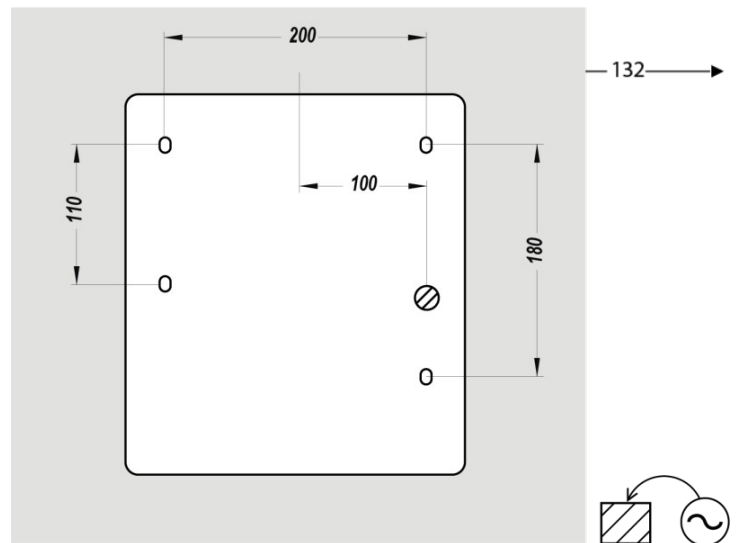

ELECTRICAL

Rated Power (W)	2000
Voltage	220-240V
Frequency (Hz)	50
Standby power consumption (W)	.1
Detection type	Infrared
Type of motor	Induction

DIMENSIONS

Height (mm)	290
Width (mm)	265
Depth (mm)	132
Weight (kg)	4.44

BOX DIMENSIONS

Height (mm)	145
Width (mm)	325
Depth (mm)	280
Weight (kg)	4.61

TECHNICAL DRAWING

RECOMMENDED INSTALLATION HEIGHTS

- Men installation height (cm) : 130
- Women installation height (cm) : 125
- Children installation height (cm) : 120
- Disabled person installation height (cm) : 100