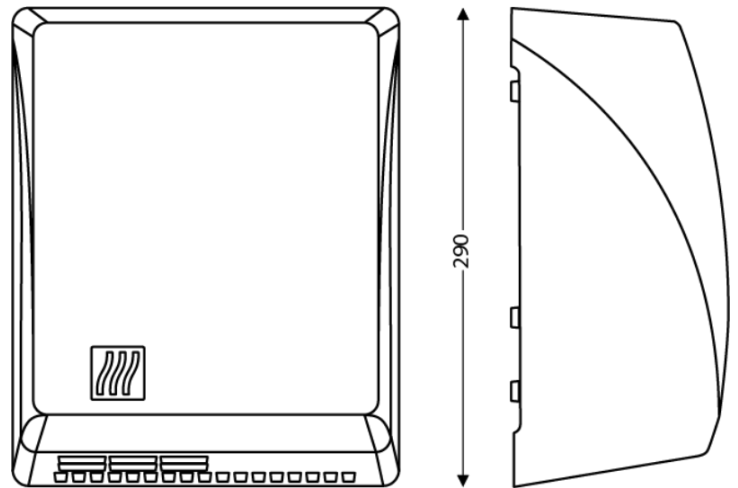

ELECTRICAL

Rated Power (W)	2000
Voltage	220-240V
Frequency (Hz)	50
Standby power consumption (W)	.1
Detection type	Infrared
Type of motor	Induction

DIMENSIONS

Height (mm)	290
Width (mm)	265
Depth (mm)	132
Weight (kg)	4.44

BOX DIMENSIONS

Height (mm)	145
Width (mm)	325
Depth (mm)	280
Weight (kg)	4.61

TECHNICAL DRAWING

RECOMMENDED INSTALLATION HEIGHTS

- Men installation height (cm) : 130
- Women installation height (cm) : 125
- Children installation height (cm) : 120
- Disabled person installation height (cm) : 100