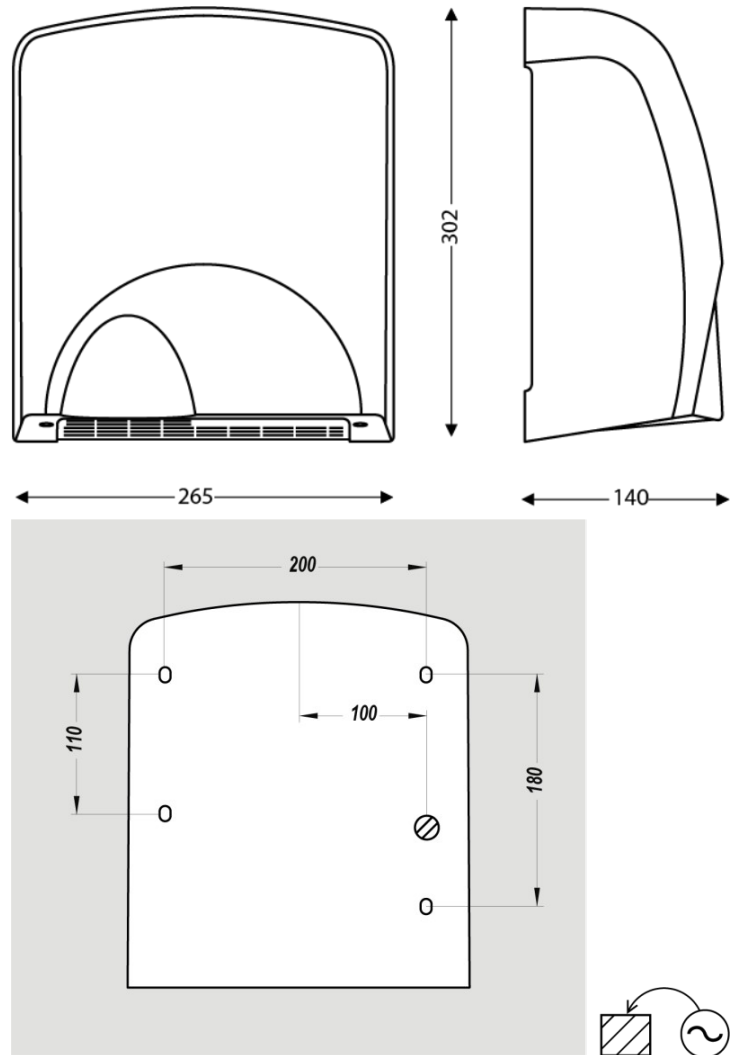

ELECTRICAL

Rated Power (W)	2000
Voltage	220-240V
Frequency (Hz)	50
Standby power consumption (W)	2
Detection type	Infrared
Type of motor	Induction

DIMENSIONS

Height (mm)	302
Width (mm)	265
Depth (mm)	140
Weight (kg)	3.06

BOX DIMENSIONS

Height (mm)	145
Width (mm)	310
Depth (mm)	280
Weight (kg)	3.23

TECHNICAL DRAWING

RECOMMENDED INSTALLATION HEIGHTS

- Men installation height (cm) : 130
- Women installation height (cm) : 125
- Children installation height (cm) : 120
- Disabled person installation height (cm) : 100