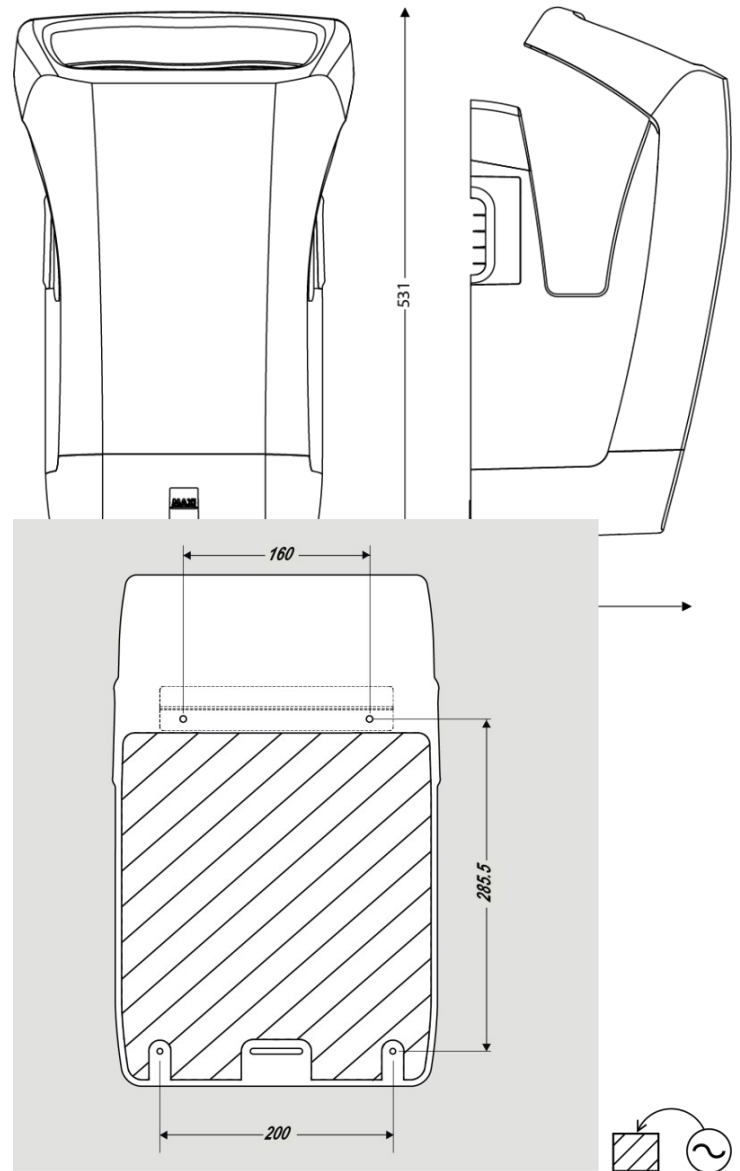

DIMENSIONS

Height (mm)	531
Width (mm)	340
Depth (mm)	260
Weight (kg)	6.24

BOX DIMENSIONS

Height (mm)	280
Width (mm)	595
Depth (mm)	395
Weight (kg)	7.2

TECHNICAL DRAWING

RECOMMENDED INSTALLATION HEIGHTS

- Men installation height (cm) : 40
- Women installation height (cm) : 35