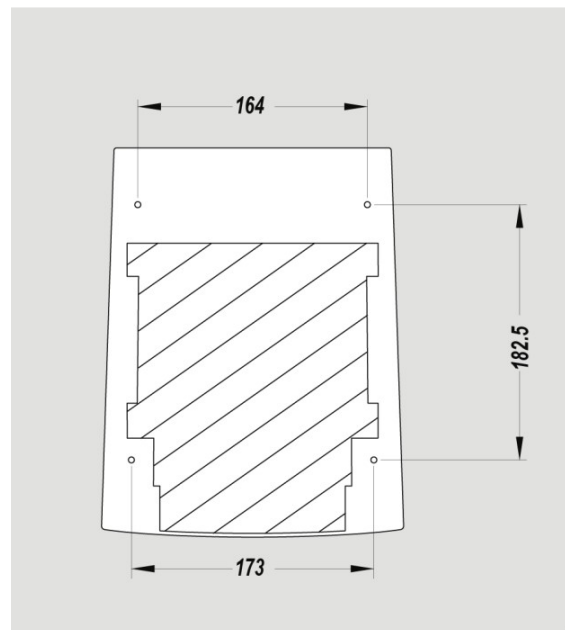

8111760

Hand dryer - Sup'Air matt black

SPECIFICATIONS

Material	ABS
Colour	Matte Black
Drying time (s)	10-15s
Sound level (dB) (1m in front of the appliance)	75
Outlet air speed (m/s)	90
Air flow rate (m³/h)	130
Air outlet temperature (°C)	40
Safety in case of malfunction	Yes
Filter	Anti-bacterial filter (Option)
Vandal-safe	Yes
Drying zone lighting	Yes

ELECTRICAL

Rated Power (W)	600
Voltage	220-240V
Frequency (Hz)	50
Standby power consumption (W)	2.2
Detection type	Infrared
Motor speed (rpm)	24000
Type of motor	Brushed AC

DIMENSIONS

Height (mm)	292
Width (mm)	215
Depth (mm)	193
Weight (kg)	3.42

BOX DIMENSIONS

Height (mm)	205
Width (mm)	295
Depth (mm)	220
Weight (kg)	3.73

TECHNICAL DRAWING

RECOMMENDED INSTALLATION HEIGHTS

- Men installation height (cm) : 130
- Women installation height (cm) : 125
- Children installation height (cm) : 120
- Disabled person installation height (cm) : 100