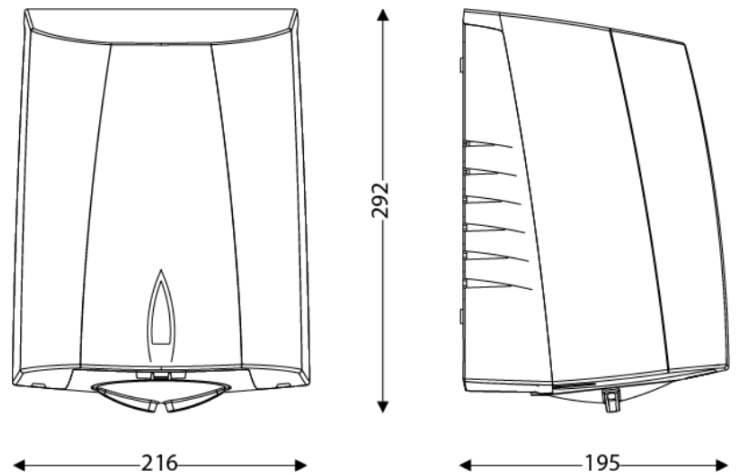

8111760

Hand dryer - Sup'Air matt black

SPECIFICATIONS

Material	ABS
Colour	Matte Black
Drying time (s)	10-15s
Sound level (dB) (1m in front of the appliance)	75
Outlet air speed (m/s)	90
Air flow rate (m³/h)	130
Air outlet temperature (°C)	40
Safety in case of malfunction	Yes
Filter	Anti-bacterial filter (Option)
Vandal-safe	Yes
Drying zone lighting	Yes

ELECTRICAL

Rated Power (W)	600
Voltage	220-240V
Frequency (Hz)	50
Standby power consumption (W)	2.2
Detection type	Infrared
Motor speed (rpm)	24000
Type of motor	Brushed AC

DIMENSIONS

Height (mm)	292
Width (mm)	215
Depth (mm)	193
Weight (kg)	3.42

BOX DIMENSIONS

Height (mm)	205
Width (mm)	295
Depth (mm)	220
Weight (kg)	3.73

TECHNICAL DRAWING

RECOMMENDED INSTALLATION HEIGHTS

- Men installation height (cm) : 130
- Women installation height (cm) : 125
- Children installation height (cm) : 120
- Disabled person installation height (cm) : 100