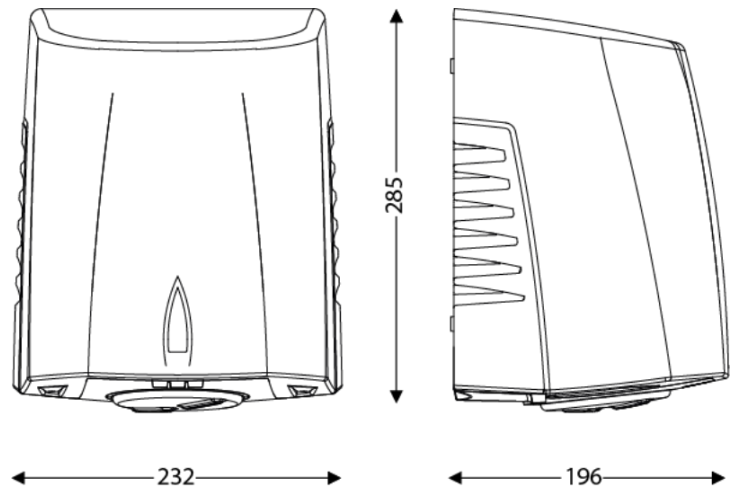

DIMENSIONS

Height (mm)	285
Width (mm)	232
Depth (mm)	196
Weight (kg)	6.94

BOX DIMENSIONS

Height (mm)	205
Width (mm)	295
Depth (mm)	240
Weight (kg)	4.51

TECHNICAL DRAWING

RECOMMENDED INSTALLATION HEIGHTS

- Men installation height (cm) : 130
- Women installation height (cm) : 125
- Children installation height (cm) : 120
- Disabled person installation height (cm) : 100