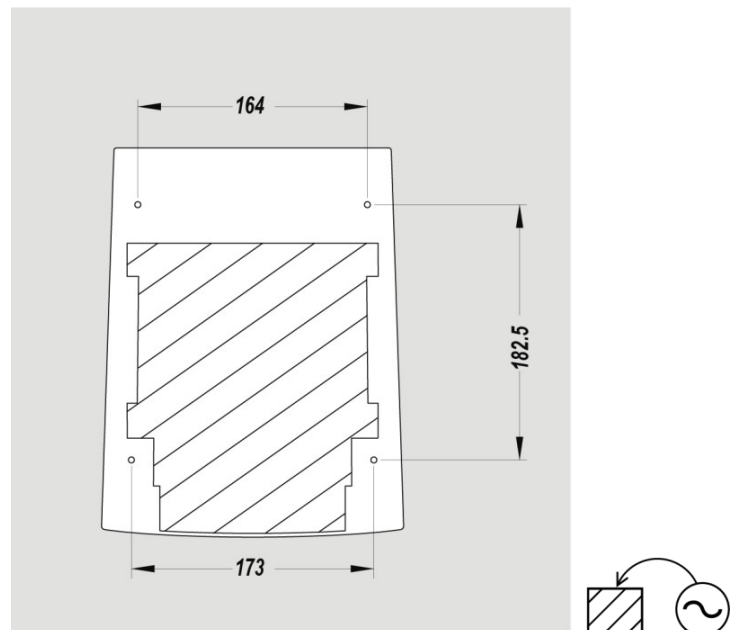

DIMENSIONS

Height (mm)	285
Width (mm)	232
Depth (mm)	196
Weight (kg)	6.94

BOX DIMENSIONS

Height (mm)	205
Width (mm)	295
Depth (mm)	240
Weight (kg)	4.51

TECHNICAL DRAWING

RECOMMENDED INSTALLATION HEIGHTS

- Men installation height (cm) : 130
- Women installation height (cm) : 125
- Children installation height (cm) : 120
- Disabled person installation height (cm) : 100