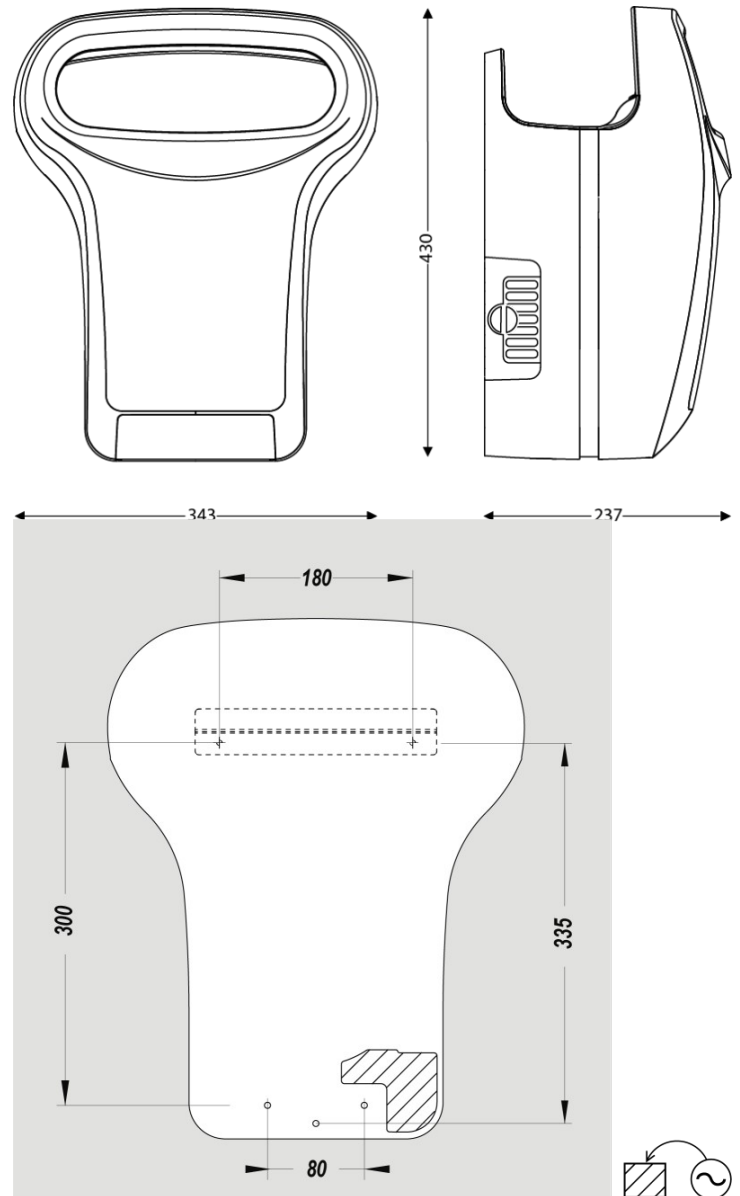

DIMENSIONS

Height (mm)	430
Width (mm)	343
Depth (mm)	237
Weight (kg)	6.94

BOX DIMENSIONS

Height (mm)	240
Width (mm)	490
Depth (mm)	360
Weight (kg)	8.01

TECHNICAL DRAWING

RECOMMENDED INSTALLATION HEIGHTS

- Men installation height (cm) : 75
- Women installation height (cm) : 65
- Children installation height (cm) : 55
- Disabled person installation height (cm) : 65