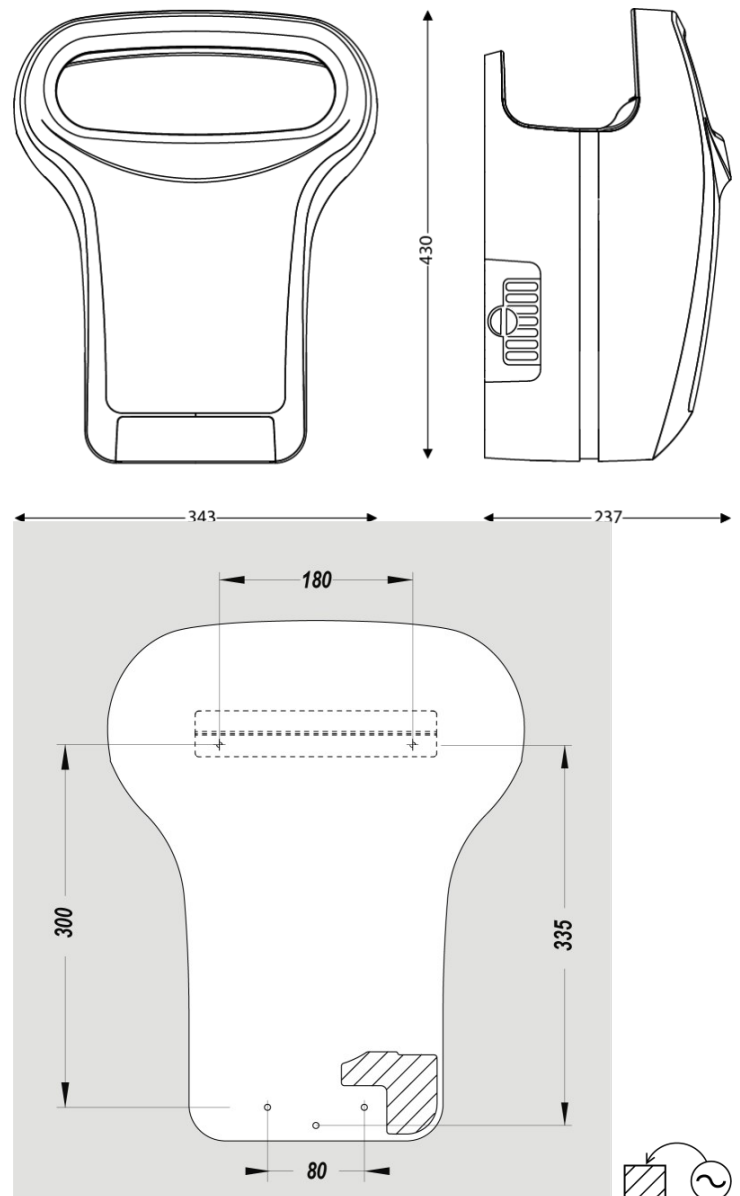

DIMENSIONS

Height (mm)	430
Width (mm)	343
Depth (mm)	237
Weight (kg)	6.94

BOX DIMENSIONS

Height (mm)	240
Width (mm)	490
Depth (mm)	360
Weight (kg)	8.01

TECHNICAL DRAWING

RECOMMENDED INSTALLATION HEIGHTS

- Men installation height (cm) : 75
- Women installation height (cm) : 65
- Children installation height (cm) : 55
- Disabled person installation height (cm) : 65